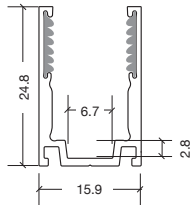

## NEON CLASSIC & EDGE

| CODE       | ACCESSORY                                  | L1      | L2     | HOLE DIMENSIONS | HOLE NUMBER |
|------------|--|---------|--------|-----------------|-------------|
| BL-LS-4082 | SERRATED ALUMINIUM CLIP 20MM               | 10mm    | -      | 4 × 10mm        | 1           |
| BL-LS-4080 | SERRATED ALUMINIUM PROFILE 1 METRE         | 100mm   | 200mm  | 4 × 10mm        | 5           |
| BL-LS-4081 | SERRATED ALUMINIUM PROFILE 2 METRES        | 100mm   | 200mm  | 4 × 10mm        | 10          |
| BL-LS-4083 | BENDABLE SERRATED ALUMINIUM PROFILE 1000MM | 116.5mm | 98.8mm | Ø4.2mm          | 10          |
| BL-LS-4084 | THICKENED PLASTIC CLIP 35MM                | 17.5mm  | -      | 4.5 × 8mm       | 1           |
| BL-LS-4085 | THICKENED PLASTIC PROFILE 1 METRE          | 100mm   | 200mm  | 4.5 × 8mm       | 5           |
| BL-LS-4086 | THICKENED PLASTIC PROFILE 2 METRE          | 100mm   | 200mm  | 4.5 × 8mm       | 10          |

SERRATED ALUMINIUM  
PROFILE 2M & MOUNTING CLIP

BENDABLE SERRATED  
ALUMINIUM PROFILE 1M

THICKENED PLASTIC  
PROFILE & CLIP