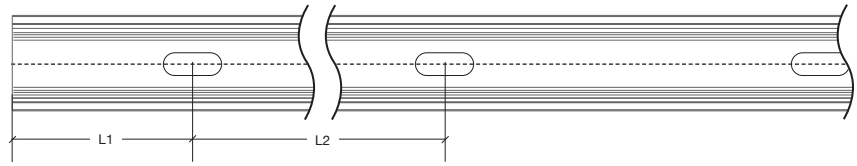

## NEON CLASSIC & EDGE

| CODE       | ACCESSORY                                  | L1      | L2     | HOLE DIMENSIONS | HOLE NUMBER |
|------------|--|---------|--------|-----------------|-------------|
| BL-LS-4082 | SERRATED ALUMINIUM CLIP 20MM               | 10mm    | -      | 4 × 10mm        | 1           |
| BL-LS-4080 | SERRATED ALUMINIUM PROFILE 1 METRE         | 100mm   | 200mm  | 4 × 10mm        | 5           |
| BL-LS-4081 | SERRATED ALUMINIUM PROFILE 2 METRES        | 100mm   | 200mm  | 4 × 10mm        | 10          |
| BL-LS-4083 | BENDABLE SERRATED ALUMINIUM PROFILE 1000MM | 116.5mm | 98.8mm | Ø4.2mm          | 10          |
| BL-LS-4084 | THICKENED PLASTIC CLIP 35MM                | 17.5mm  | -      | 4.5 × 8mm       | 1           |
| BL-LS-4085 | THICKENED PLASTIC PROFILE 1 METRE          | 100mm   | 200mm  | 4.5 × 8mm       | 5           |
| BL-LS-4086 | THICKENED PLASTIC PROFILE 2 METRE          | 100mm   | 200mm  | 4.5 × 8mm       | 10          |

SERRATED ALUMINIUM  
PROFILE 2M & MOUNTING CLIP

BENDABLE SERRATED  
ALUMINIUM PROFILE 1M

THICKENED PLASTIC  
PROFILE & CLIP