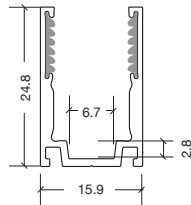

## NEON CLASSIC & EDGE

| CODE       | ACCESSORY                                  | L1      | L2     | HOLE DIMENSIONS | HOLE NUMBER |
|------------|--|---------|--------|-----------------|-------------|
| BL-LS-4082 | SERRATED ALUMINIUM CLIP 20MM               | 10mm    | -      | 4 × 10mm        | 1           |
| BL-LS-4080 | SERRATED ALUMINIUM PROFILE 1 METRE         | 100mm   | 200mm  | 4 × 10mm        | 5           |
| BL-LS-4081 | SERRATED ALUMINIUM PROFILE 2 METRES        | 100mm   | 200mm  | 4 × 10mm        | 10          |
| BL-LS-4083 | BENDABLE SERRATED ALUMINIUM PROFILE 1000MM | 116.5mm | 98.8mm | Ø4.2mm          | 10          |
| BL-LS-4084 | THICKENED PLASTIC CLIP 35MM                | 17.5mm  | -      | 4.5 × 8mm       | 1           |
| BL-LS-4085 | THICKENED PLASTIC PROFILE 1 METRE          | 100mm   | 200mm  | 4.5 × 8mm       | 5           |
| BL-LS-4086 | THICKENED PLASTIC PROFILE 2 METRE          | 100mm   | 200mm  | 4.5 × 8mm       | 10          |

SERRATED ALUMINIUM  
PROFILE 2M & MOUNTING CLIP

BENDABLE SERRATED  
ALUMINIUM PROFILE 1M

THICKENED PLASTIC  
PROFILE & CLIP