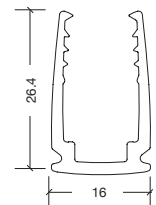

## NEON CLASSIC & EDGE

| CODE       | ACCESSORY                                  | L1      | L2     | HOLE DIMENSIONS | HOLE NUMBER |
|------------|--|---------|--------|-----------------|-------------|
| BL-LS-4082 | SERRATED ALUMINIUM CLIP 20MM               | 10mm    | -      | 4 × 10mm        | 1           |
| BL-LS-4080 | SERRATED ALUMINIUM PROFILE 1 METRE         | 100mm   | 200mm  | 4 × 10mm        | 5           |
| BL-LS-4081 | SERRATED ALUMINIUM PROFILE 2 METRES        | 100mm   | 200mm  | 4 × 10mm        | 10          |
| BL-LS-4083 | BENDABLE SERRATED ALUMINIUM PROFILE 1000MM | 116.5mm | 98.8mm | Ø4.2mm          | 10          |
| BL-LS-4084 | THICKENED PLASTIC CLIP 35MM                | 17.5mm  | -      | 4.5 × 8mm       | 1           |
| BL-LS-4085 | THICKENED PLASTIC PROFILE 1 METRE          | 100mm   | 200mm  | 4.5 × 8mm       | 5           |
| BL-LS-4086 | THICKENED PLASTIC PROFILE 2 METRE          | 100mm   | 200mm  | 4.5 × 8mm       | 10          |

SERRATED ALUMINIUM  
PROFILE 2M & MOUNTING CLIP

BENDABLE SERRATED  
ALUMINIUM PROFILE 1M

THICKENED PLASTIC  
PROFILE & CLIP